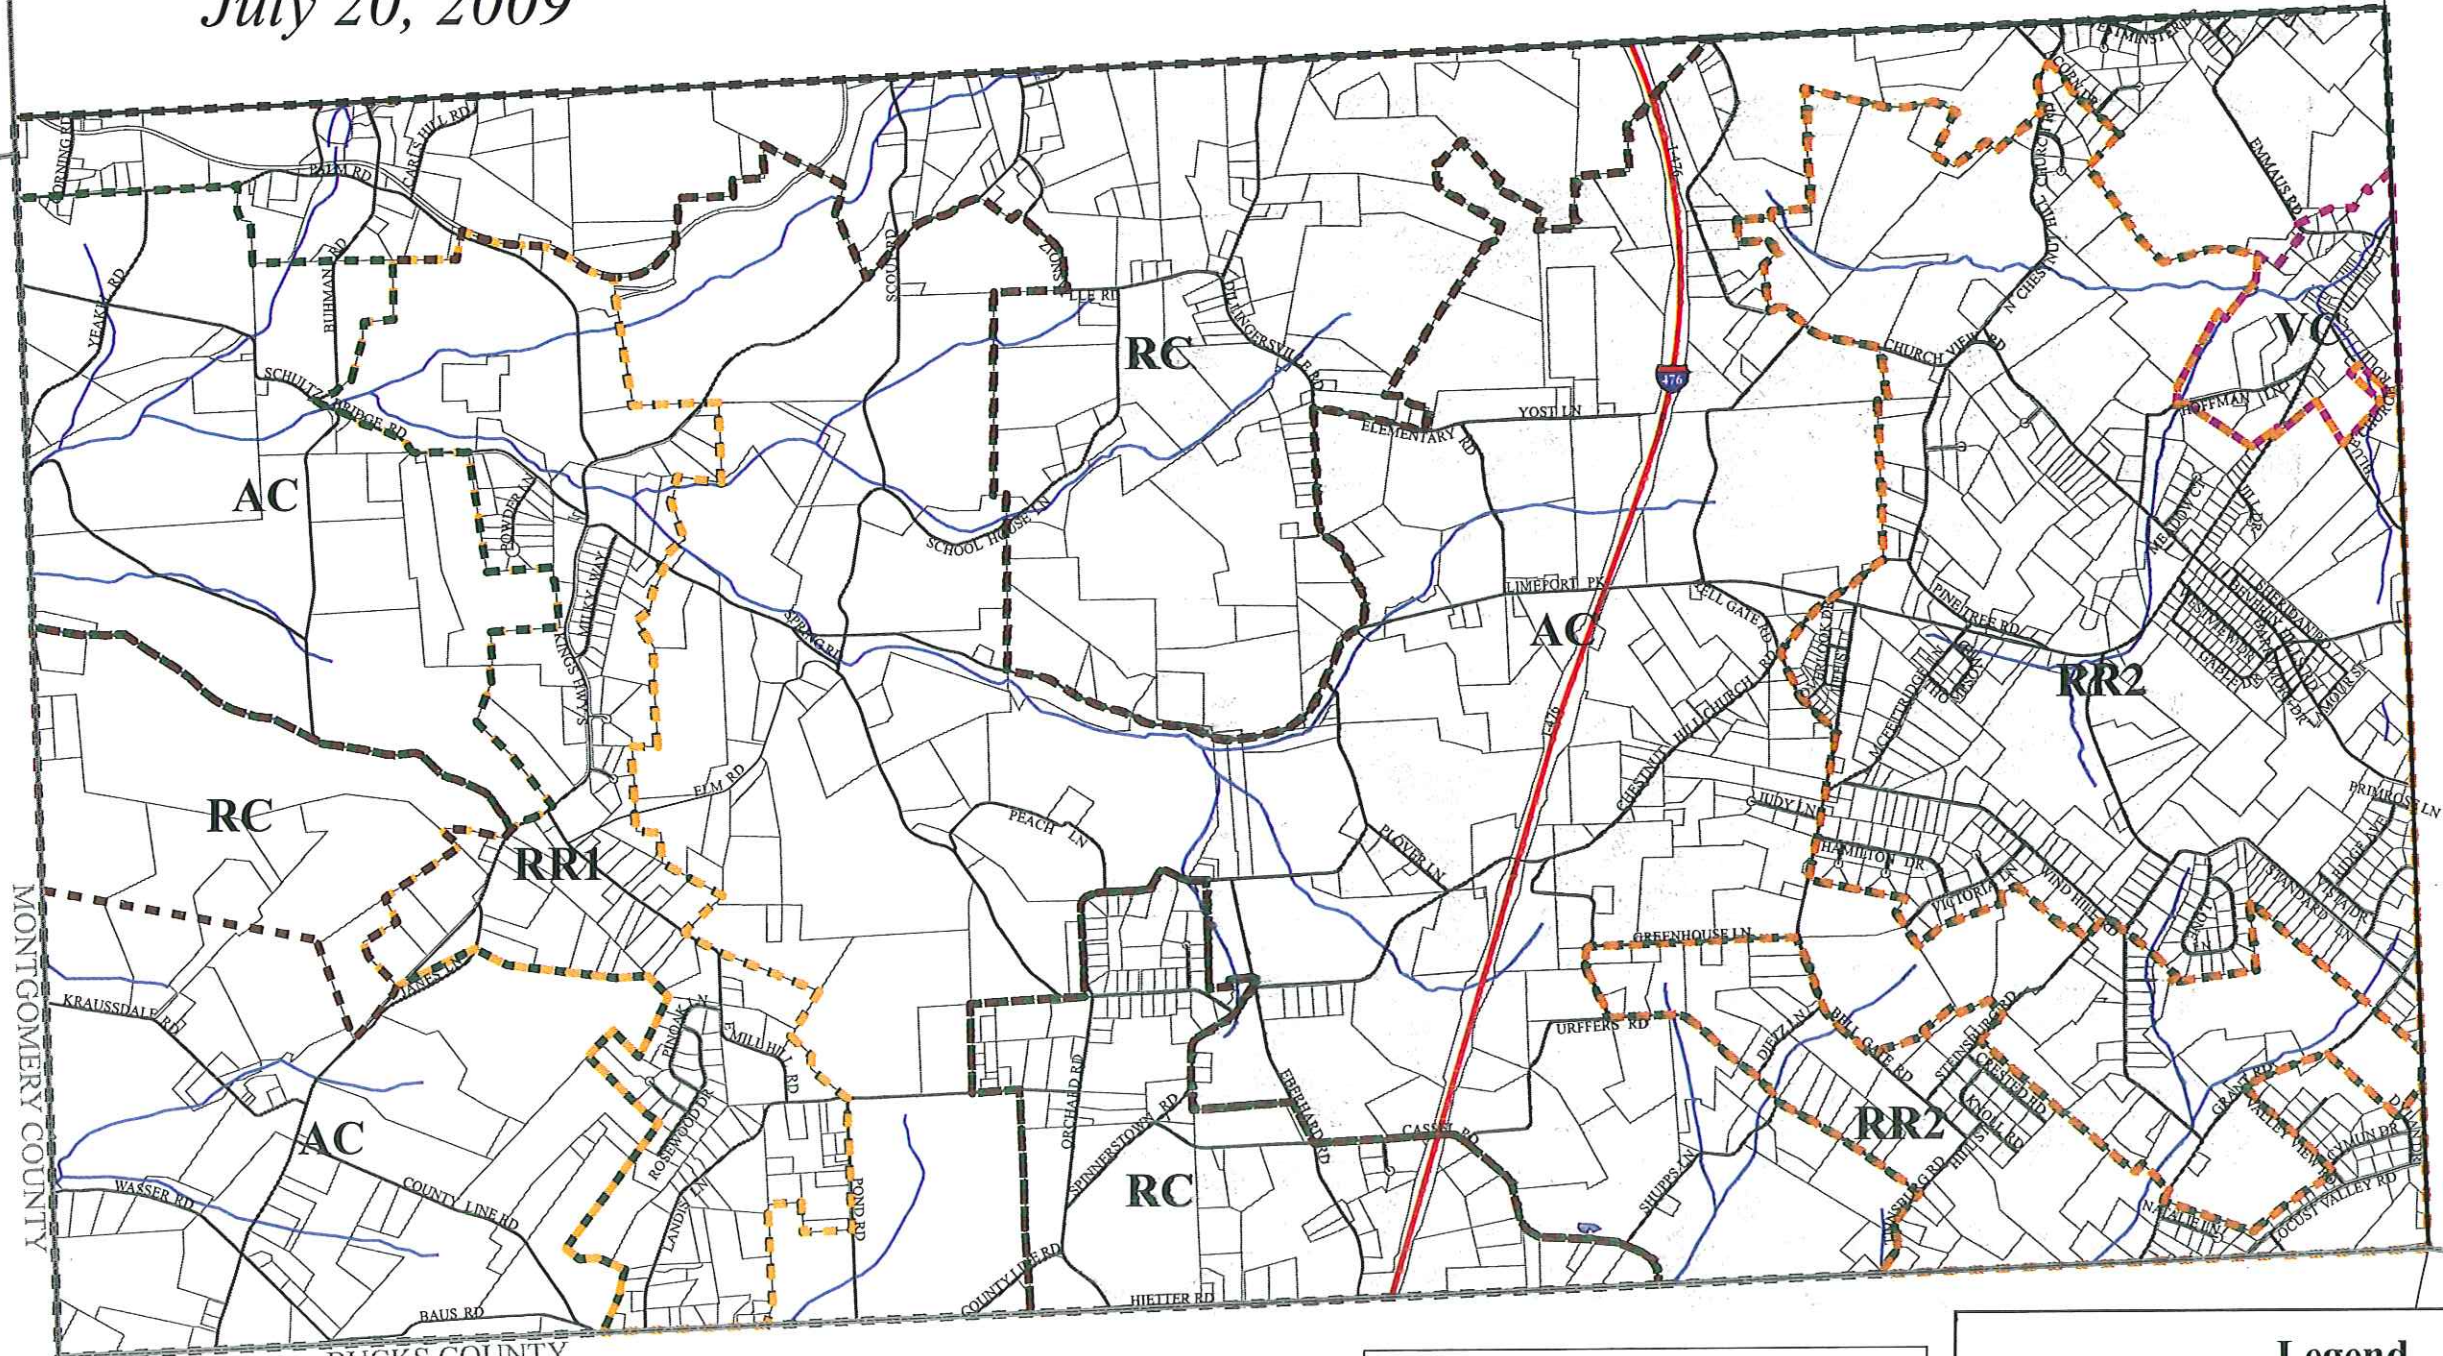

Lower Milford Township, Lehigh County, PA

Official Zoning Map

July 20, 2009

UPPER MILFORD TOWNSHIP

HEREFORD TOWNSHIP

UPPER SAUCON TOWNSHIP

UPPER HANOVER TOWNSHIP

MONTGOMERY COUNTY

BUCKS COUNTY

MILFORD TOWNSHIP

0 1,300 2,600 3,900 5,200 Feet

Brandywine Conservancy
Environmental Management Center

DATA SOURCE: Base data from Lehigh Valley Planning Commission, 10/2005.
Proposed zoning digitized by Brandywine Conservancy, 5/2008.

Map created: July 20, 2009

THIS IS TO CERTIFY THAT THIS OFFICIAL ZONING MAP SUPERSEDES AND REPLACES THE OFFICIAL ZONING MAP ADOPTED ON AUGUST 14, 2000, AS PART OF ORDINANCE NO. 84 OF LOWER MILFORD TOWNSHIP, LEHIGH COUNTY, PENNSYLVANIA.

DULY ENACTED BY THE SUPERVISORS OF LOWER MILFORD TOWNSHIP, LEHIGH COUNTY, PENNSYLVANIA, THIS 20th DAY OF July, 2009 IN LAWFUL SESSION DULY ASSEMBLED.

ATTEST:
Ellen Z. Keylin LOWER MILFORD TOWNSHIP BOARD OF SUPERVISORS
Orlando H. Schantz
W. D. ...

Legend

— Roads	Zoning districts
— PA Turnpike	Agricultural Conservation
— Streams	Resource Conservation
Bodies of water	Rural Residential - 1
Tax parcels	Rural Residential - 2
County boundaries	Village Center
Township boundary	
Adjacent municipalities