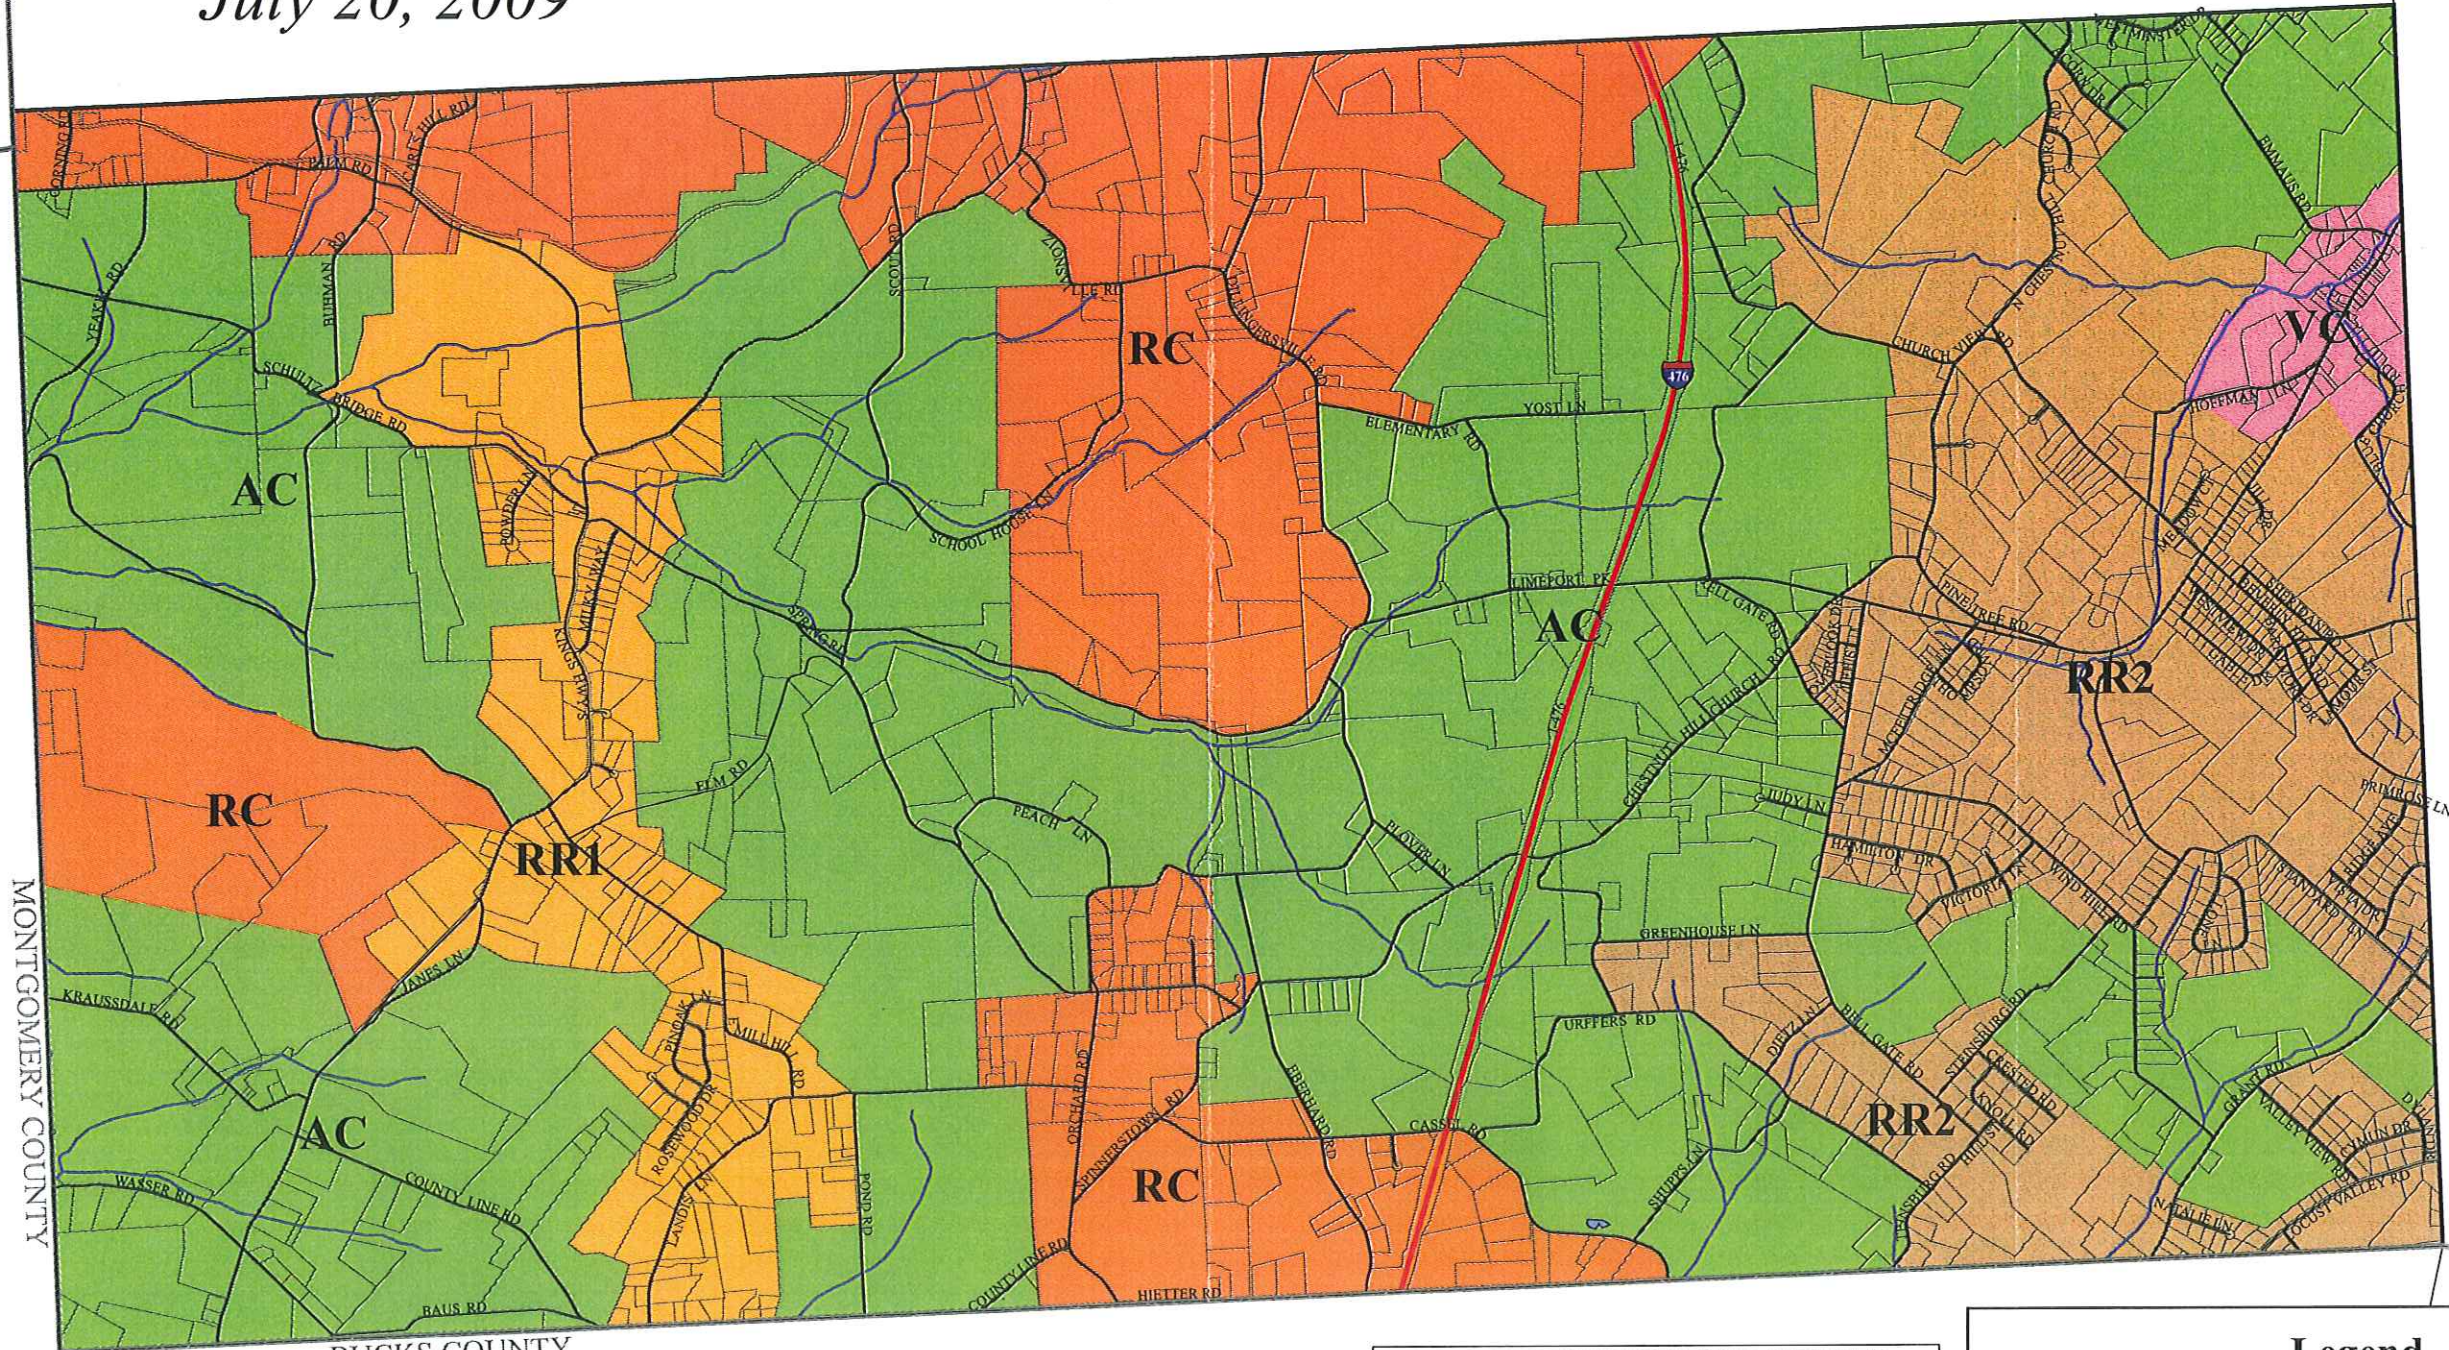

Lower Milford Township, Lehigh County, PA

Official Zoning Map

July 20, 2009

UPPER MILFORD
TOWNSHIP

HEREFORD
TOWNSHIP

UPPER HANOVER
TOWNSHIP

UPPER SAUCON
TOWNSHIP

MONTGOMERY COUNTY

Map created: July 20, 2009

THIS IS TO CERTIFY THAT THIS OFFICIAL ZONING MAP SUPERSEDES AND REPLACES THE OFFICIAL ZONING MAP ADOPTED ON AUGUST 14, 2000, AS PART OF ORDINANCE NO. 84 OF LOWER MILFORD TOWNSHIP, LEHIGH COUNTY, PENNSYLVANIA.

Legend

- | | |
|-------------------------|------------------------------|
| PA Turnpike | Zoning districts |
| Roads | AC Agricultural Conservation |
| Streams | RC Resource Conservation |
| Bodies of water | RR1 Rural Residential - 1 |
| Tax parcels | RR2 Rural Residential - 2 |
| Township boundary | VC Village Center |
| Adjacent municipalities | |
| County boundaries | |

Legend

- | | |
|-------------------------|---------------------------|
| — Roads | Zoning districts |
| — PA Turnpike | Agricultural Conservation |
| — Streams | Resource Conservation |
| Bodies of water | Rural Residential - 1 |
| Tax parcels | Rural Residential - 2 |
| County boundaries | Village Center |
| Township boundary | |
| Adjacent municipalities | |